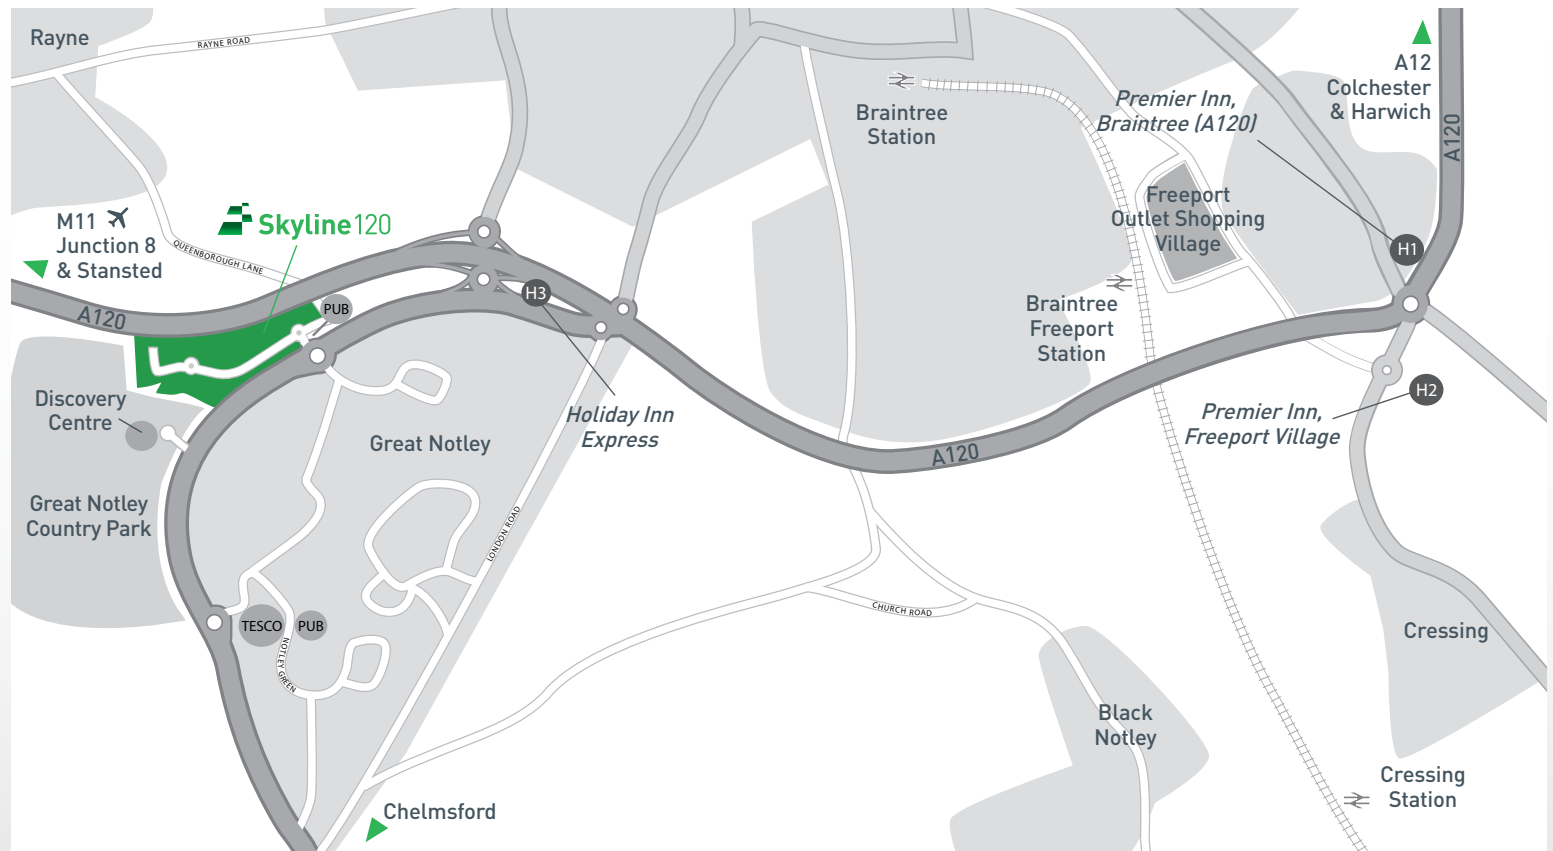

# Skyline120

Near Stansted Airport/Braintree, Essex

www.skyline120.com

SAT NAV: CM77 7AA

DESTINATION	MILES	TIME
Chelmsford	11	23
Stansted Airport	15	24
M11 (J8)	16	23
Colchester	19	32

## HOTEL KEY

- H1 Premier Travel Inn, Braintree
- H2 Premier Travel Inn, Freeport
- H3 Holiday Inn Express